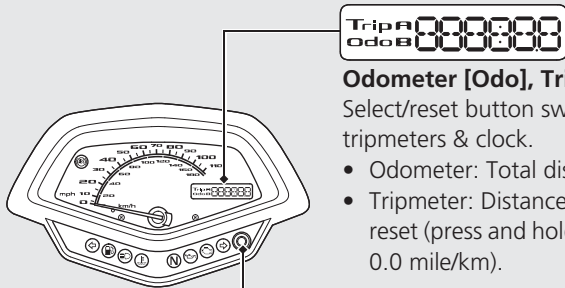

# Instruments

Select/Reset button

**Odometer [Odo], Tripmeter [Trip A/B] & Clock**  
Select/reset button switches between odometer, tripmeters & clock.

- Odometer: Total distance ridden.
- Tripmeter: Distance ridden since tripmeter was reset (press and hold select/reset button to reset to 0.0 mile/km).