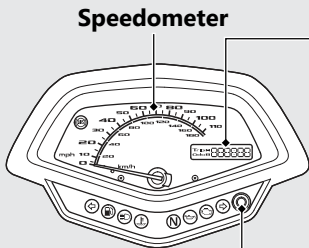

Instruments

Select/Reset button

Odometer & tripmeter read in miles.

Odometer [Odo], Tripmeter [Trip A/B] & Clock (24-hour display)

Select/reset button switches between odometer, tripmeters and clock.

- Odometer: Total distance ridden.
- Tripmeter: Distance ridden since tripmeter was reset (press and hold select/reset button to reset to 0.0 mile/km).