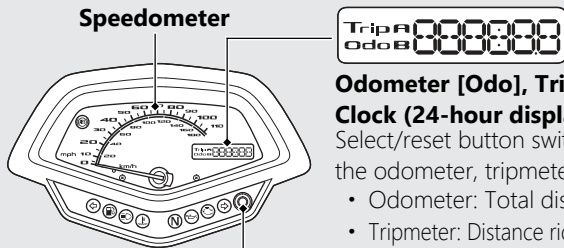

Instruments

Speedometer

Select/Reset button

Odometer & tripmeter read in miles.

Odometer [Odo], Tripmeter [Trip A/B] & Clock (24-hour display)

Select/reset button switches between the odometer, tripmeters and clock.

- Odometer: Total distance ridden.
- Tripmeter: Distance ridden since tripmeter was reset (press and hold select/reset button to reset to 0.0 mile/km).

Odometer

Tripmeters

Clock