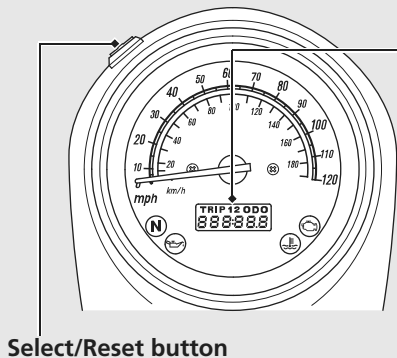

Instruments

TRIP 12 ODO
888888

Odometer [ODO], Tripmeter [TRIP 1/2] & Clock
Select/Reset button switches between odometer, tripmeters & clock.

- Odometer: Total distance ridden.
- Tripmeter: Distance ridden since tripmeter was reset (press and hold Select/Reset button to reset to 0.0 mile/km).

Odometer

ODO
1208

Tripmeters

TRIP 1
240

TRIP 2
320

Clock

10:25