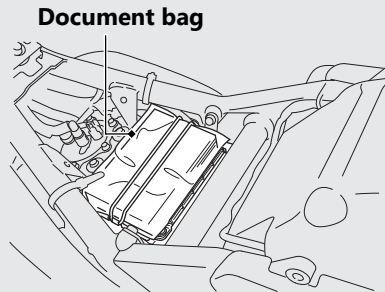

## Storage Equipment *(Continued)*

Space to store a document bag is located under the seat.

The tool kit is in the compartment box behind the left side cover.

- ▶ Insert the ignition key and turn it counterclockwise to unlock.

**Removing the Seat** ➡ P.51

**Removing the Side Cover** ➡ P.52