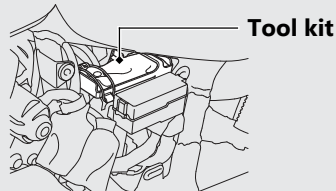

Removing the Side Cover ➡ P.54