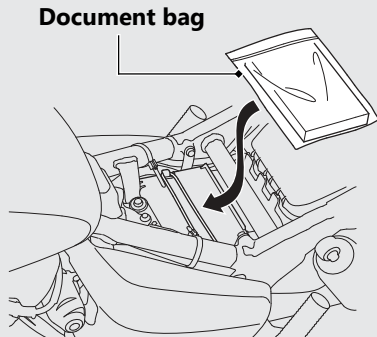

Storage Equipment *(Continued)*

Space to store a document bag is located under the seat.

Removing the Seat ➡ P.53

The tool kit is in the compartment box behind the left side cover.

VT750C

▶ Insert the ignition key and turn it counterclockwise to unlock.