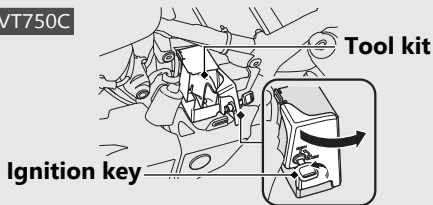

Storage Equipment *(Continued)*

Space to store a document bag is located under the seat.

Removing the Seat ➡ P.53

The tool kit is in the compartment box behind the left side cover.

VT750C

▶ Insert the ignition key and turn it counterclockwise to unlock.