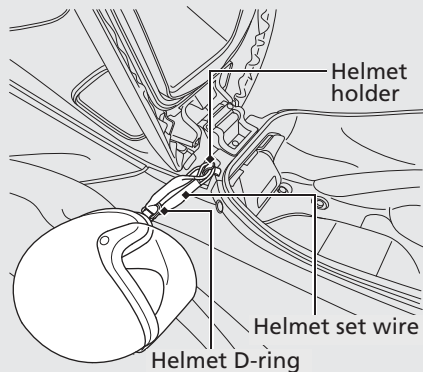

### Helmet Holder

The helmet holder is located under the seat.

A helmet set wire is in the tool kit.

- ▶ Use the helmet holder only when parked.

## 3 WARNING

Riding with a helmet attached to the holder can interfere with your ability to safely operate the scooter and could lead to a crash in which you can be seriously hurt or killed.

Use the helmet holder only while parked. Do not ride with a helmet secured by the holder.