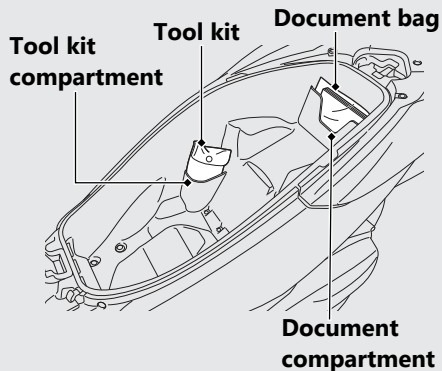

Tool Kit/Document Bag

The tool kit and document bag are in the center compartment.