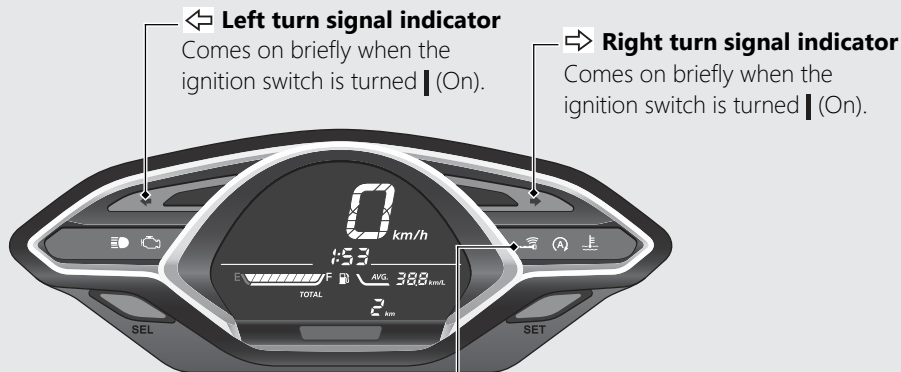

Indicators (Continued)

← Left turn signal indicator

Comes on briefly when the ignition switch is turned **I** (On).

→ Right turn signal indicator

Comes on briefly when the ignition switch is turned **I** (On).

🔑 Honda SMART Key Indicator

Comes on when vehicle and Honda SMART Key verification is complete, and the ignition switch can be operated.

Goes off when the ignition switch is turned **I** (On).

When the Honda SMART Key Indicator Flashes: → P.103