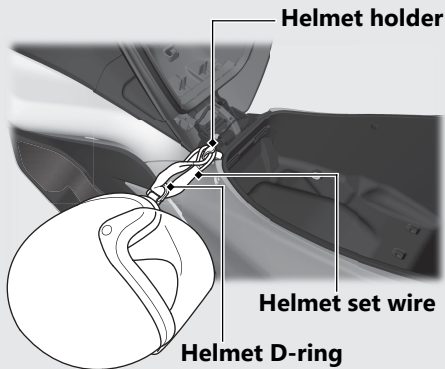

Helmet Holder

The helmet holder is located under the seat. A helmet set wire is in the tool kit.

- ▶ Use the helmet holder only when parked.

⚠WARNING

Riding with a helmet attached to the holder can interfere with your ability to safely operate the scooter and could lead to a crash in which you can be seriously hurt or killed.

Use the helmet holder only while parked. Do not ride with a helmet secured by the holder.