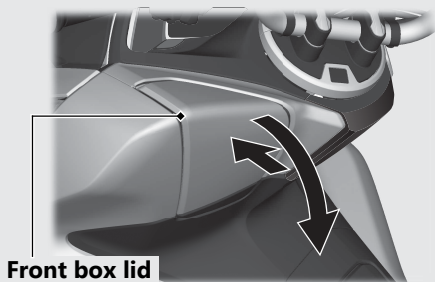

Front Box

Open

Push the front box lid, then open the front box lid.

Close

Close the front box lid by pressing the front box lid.

The maximum allowable load in the front box shall be no more than

1.0 kg (2.2 lb)