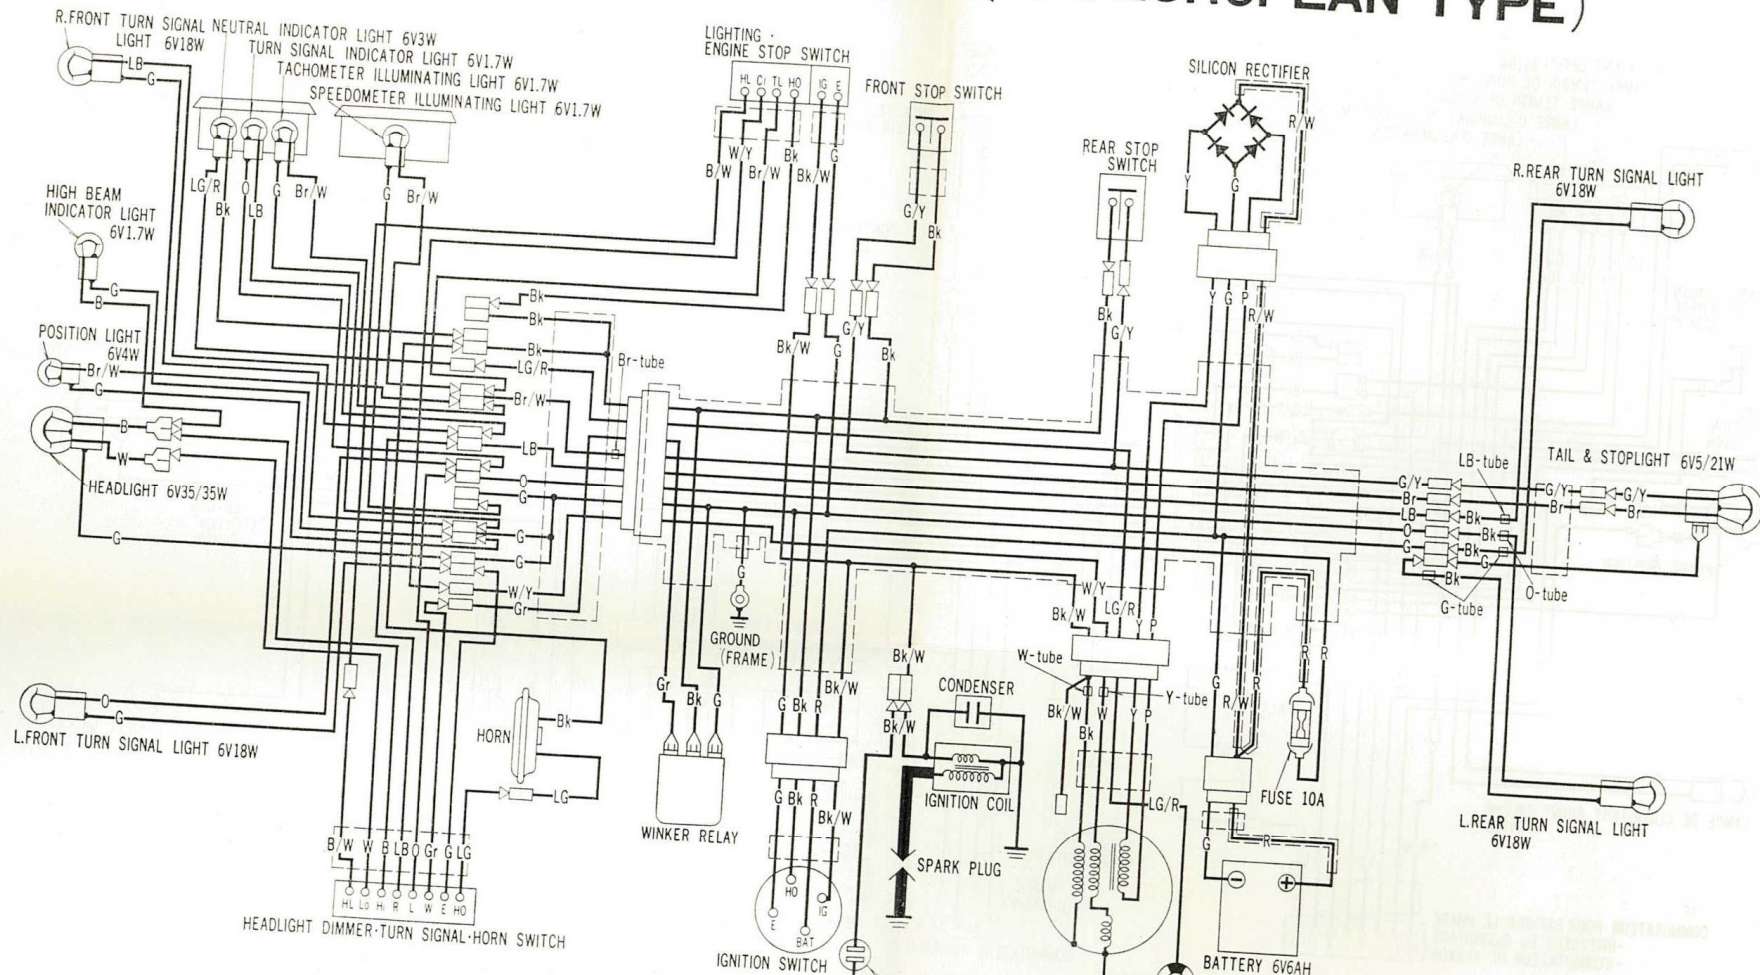

XL250 WIRING DIAGRAM (U.K. EUROPEAN TYPE)

- G.....Green
- R.....Red
- W.....White
- Br.....Brown
- Bk.....Black
- LG.....Light Green
- Y.....Yellow
- B.....Blue
- P.....Pink
- O.....Orange
- Gr.....Grey
- LB.....Light Blue

LIGHTING - ENGINE STOP SWITCH ARRANGEMENT

HO	TL	HL	C	IG	E
●				OFF	○
P	○			RUN	
H	○	○		OFF	○

TURN SIGNAL-HEADLIGHT DIMMER-HORN SWITCH ARRANGEMENT

W	R	L	HL	Lo	Hi	HO	E
R	○		Lo	○		FREE	
N			(N)	○			
L	○		Hi	○		PUSH	○