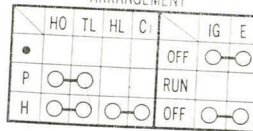

XL250 (GENERAL & AUSTRALIAN TYPE)

LIGHTING-ENGINE STOP SWITCH ARRANGEMENT

TURN SIGNAL-HEADLIGHT DIMMER-HORN SWITCH ARRANGEMENT

IGNITION SWITCH ARRANGEMENT

- G.....Green
- R.....Red
- W.....White
- Br.....Brown
- Bk.....Black
- LG.....Light Green
- Y.....Yellow
- B.....Blue
- P.....Pink
- O.....Orange
- Gr.....Grey
- LB.....Light Blue