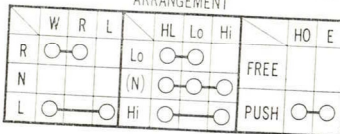

XL250 (GENERAL & AUSTRALIAN TYPE)

LIGHTING-ENGINE STOP SWITCH ARRANGEMENT

TURN SIGNAL-HEADLIGHT DIMMER-HORN SWITCH ARRANGEMENT

IGNITION SWITCH ARRANGEMENT

- G.....Green
- R.....Red
- W.....White
- Br.....Brown
- Bk.....Black
- LG.....Light Green
- Y.....Yellow
- B.....Blue
- P.....Pink
- O.....Orange
- Gr.....Grey
- LB.....Light Blue