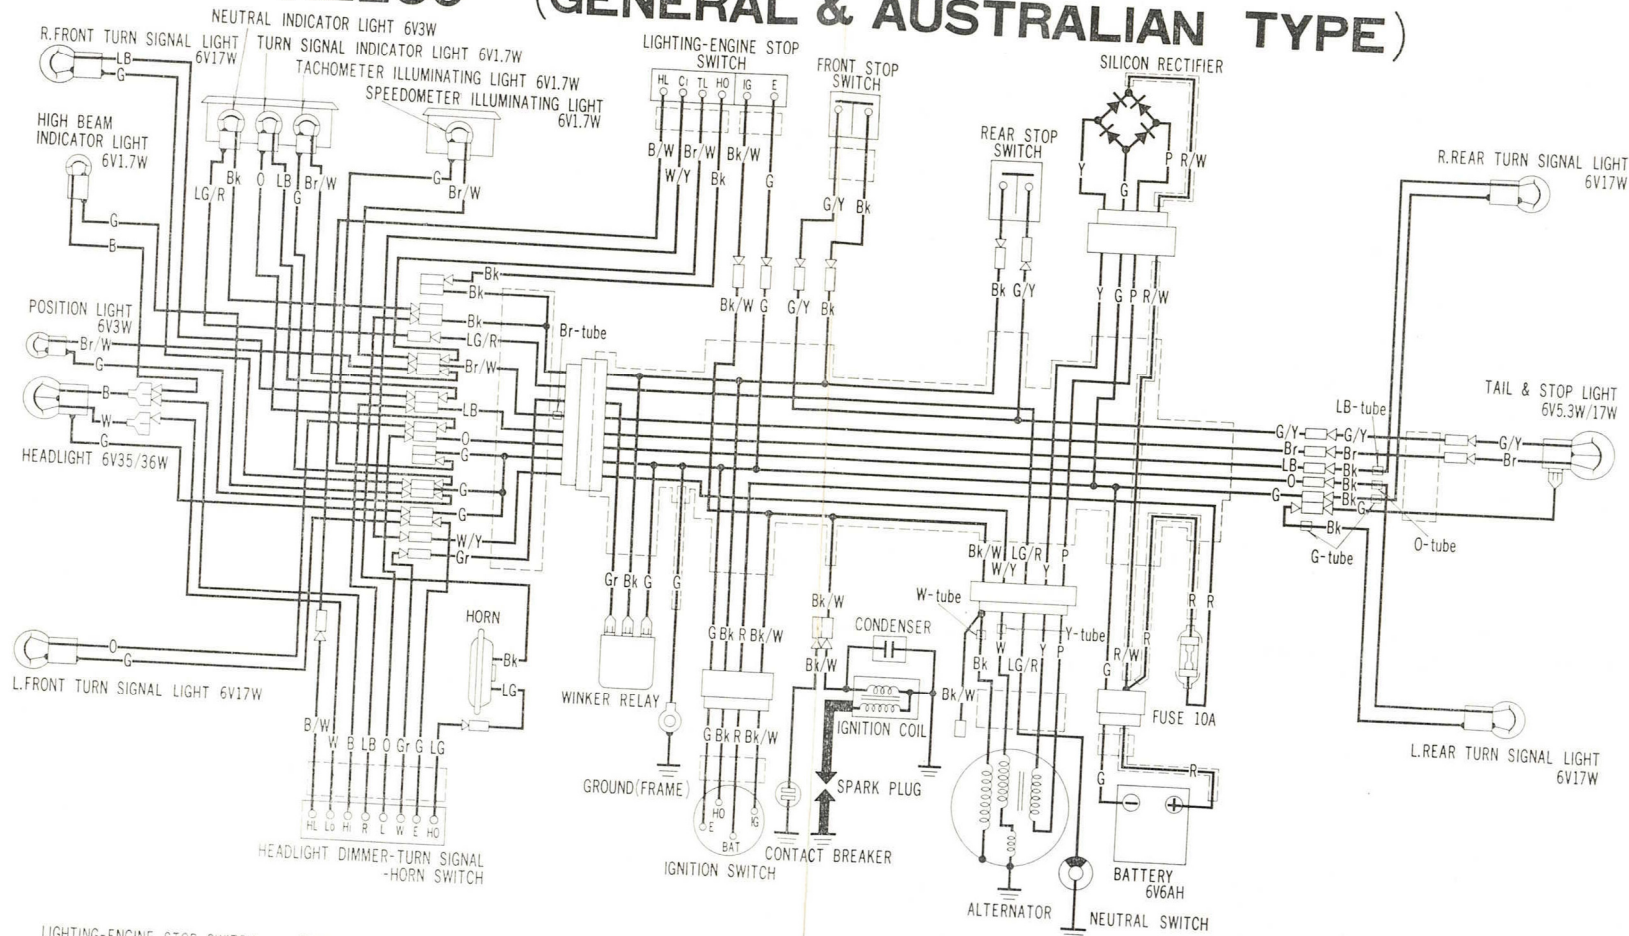

XL250 (GENERAL & AUSTRALIAN TYPE)

LIGHTING-ENGINE STOP SWITCH ARRANGEMENT

TURN SIGNAL-HEADLIGHT DIMMER-HORN SWITCH ARRANGEMENT

IGNITION SWITCH ARRANGEMENT

- G.....Green
- R.....Red
- W.....White
- Br.....Brown
- Bk.....Black
- LG.....Light Green
- Y.....Yellow
- B.....Blue
- P.....Pink
- O.....Orange
- Gr.....Grey
- LB.....Light Blue