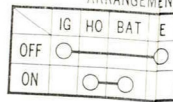

XL250 (GENERAL & AUSTRALIAN TYPE)

LIGHTING-ENGINE STOP SWITCH ARRANGEMENT

TURN SIGNAL-HEADLIGHT DIMMER-HORN SWITCH ARRANGEMENT

IGNITION SWITCH ARRANGEMENT

- G.....Green
- R.....Red
- W.....White
- Br.....Brown
- Bk.....Black
- LG.....Light Green
- Y.....Yellow
- B.....Blue
- P.....Pink
- O.....Orange
- Gr.....Grey
- LB.....Light Blue