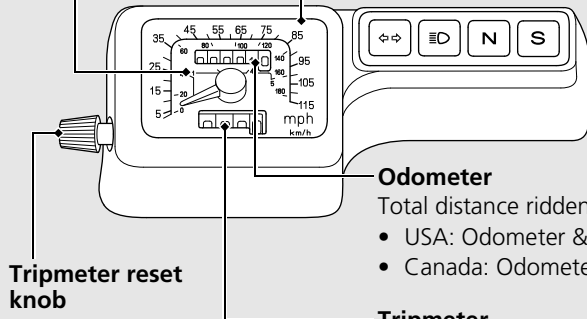

Instruments

Gear range indicator

Shows proper speed range for each gear.

Speedometer

This shows your speed in miles (USA) or kilometers (Canada) per hour.

Odometer

Total distance ridden.

- USA: Odometer & Tripmeter read in miles.
- Canada: Odometer & Tripmeter read in kilometers.

Tripmeter

Distance ridden since you last reset the meter. (Turn the tripmeter reset knob as shown to reset to zero (0)).