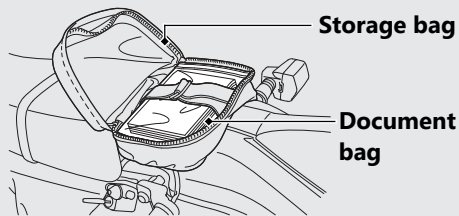

Storage Equipment

Document Bag

The document bag is in the storage bag behind the seat.

Helmet Holder

The helmet holder is located under the seat.

- ▶ Use the helmet holder only when parked.
- ▶ Insert the ignition key and turn it counterclockwise to unlock. Hang your helmet on the holder pin and push it in to lock. Remove the key.

⚠WARNING

Riding with a helmet attached to the holder can interfere with the rear wheel or suspension and could cause a crash in which you can be seriously hurt or killed.

Use the helmet holder only while parked. Do not ride with a helmet secured by the holder.