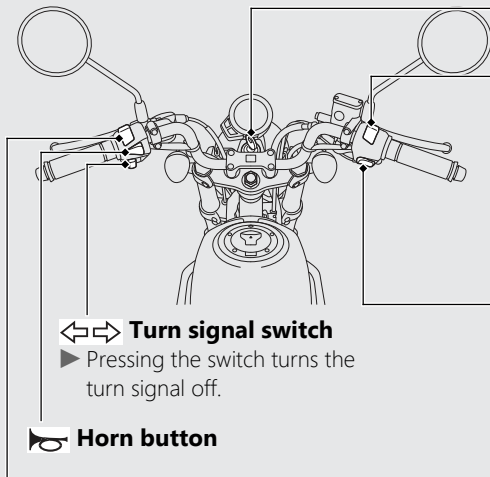

Switches

↔ Turn signal switch

- ▶ Pressing the switch turns the turn signal off.

📢 Horn button

Headlight dimmer switch

- ☰D : High beam
- ☷D : Low beam

⏻ Engine stop switch

Should normally remain in the

⦿ (Run) position.

- ▶ In an emergency, switch to the ☒ (Stop) position (the starter motor will not operate) to stop the engine.

🔑 Start button