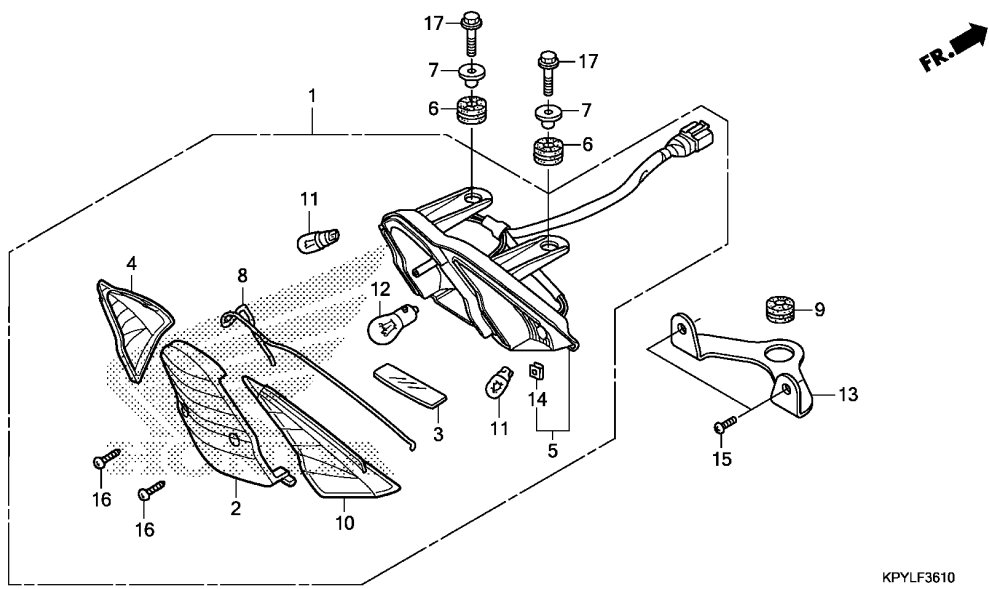

F-36-10

REAR COMBINATION LIGHT

KPYLF3610

Ref. No.	Part No.	Description	Reqd. QTY			Serial No.	Parts catalogue code
			MR	MS	MRC		
1	33700-KPY-H01	LIGHT ASSY., RR. COMBINATION	1	1	1		
2	33701-KGH-601	LENS, TAILLIGHT	1	1	1		
3	33702-KGH-601	LENS, LICENSE	1	1	1		
4	33703-KGH-601	LENS, L. RR. WINKER	1	1	1		
5	33704-KPY-H01	BASE COMP.	1	1	1		
6	33705-KW7-900	RUBBER A, TAILLIGHT MOUNTING	2	2	2		
7	33706-KAN-960	COLLAR, TAILLIGHT MOUNTING ..	2	2	2		
8	33706-KGH-601	PACKING	1	1	1		
9	33707-KPG-T00	RUBBER, TAILLIGHT MOUNTING ..	1	1	1		
10	33753-KGH-601	LENS, R. RR. WINKER	1	1	1		
11	34905-KAN-W01	BULB, WINKER(12V 10W) (AMBER) (STANLEY)	2	2	2		
12	34906-GB6-921	BULB, TAILLIGHT(12V 18/5W) (STANLEY)	1	1	1		
13	80106-KPY-A00	STAY, TAILLIGHT	1	1	1		
14	90677-KAN-T00	NUT, CLIP, 5MM	2	2	2		
15	93500-05012-0G	SCREW, PAN, 5X12	2	2	2		
16	93901-34480	SCREW, TAPPING, 4X16	2	2	2		
17	95701-06022-00	BOLT, FLANGE, 6X22	2	2	2		