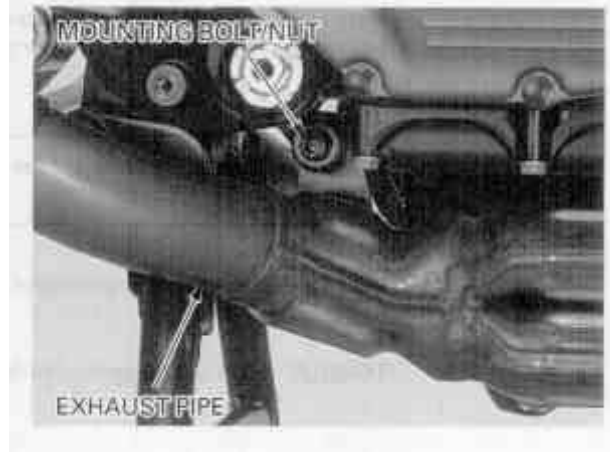

Remove the exhaust pipe joint nuts.

Remove the following:

- Exhaust pipe mounting bolt/cap nut
- Washer
- Collar
- Exhaust pipe
- Exhaust pipe gaskets

INSTALLATION